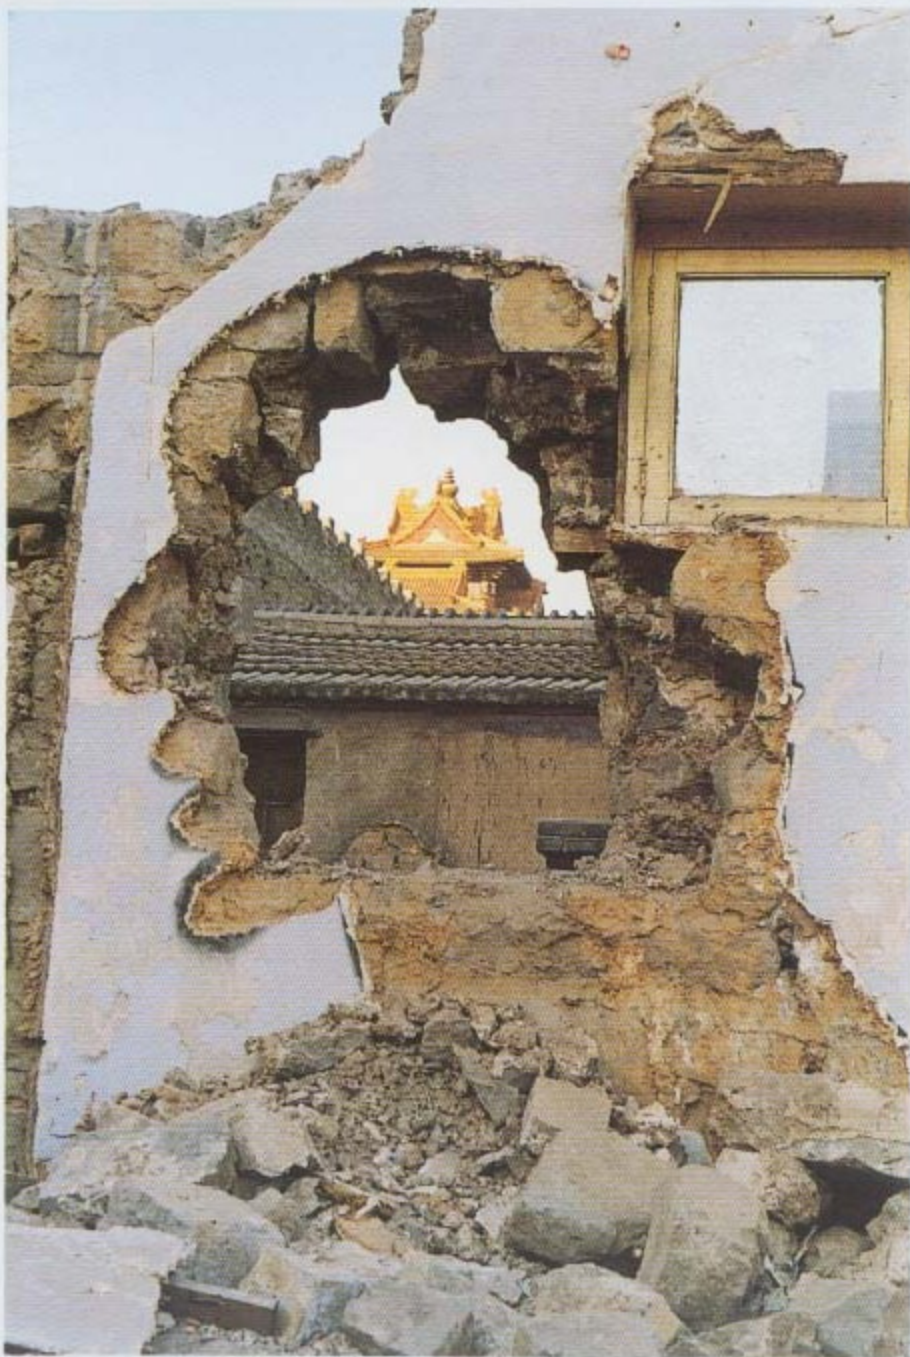

SCONFINAMENTI

PALAZZO CONTARINI

VENEZIA 1999

Z
H
A
N
G

D
A
L
I

Demolition 1998 photo silkscreened on cotton 181 x 124 cm

Demolition 1998 photo silkscreened on cotton 181 x 124 cm

Z
H
A
N
G

D
A
L
I

Z
H
A
N
G

D
A
L
I

Dialogue 1998 photo silkscreened on cotton 28 x 40 cm

Demolition 1998 photo silkscreened on cotton 40 x 28 cm

Dialogue 1997 photo silkscreened on cotton 40 x 28 cm